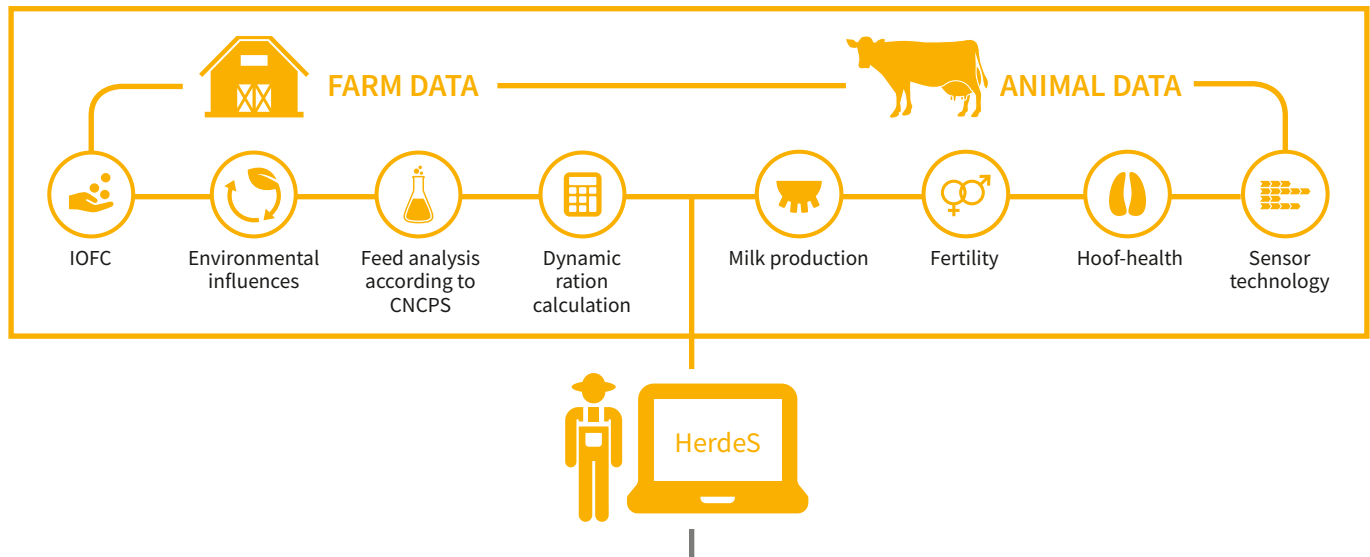

4. INSIGHT INTO THE BIOLOGICAL SYSTEM COW

SmartDairyNutrition deals specifically with the performance and health status of the animal and at the same time looks at efficient nutrient use for improving the fertiliser and environmental balance.

8. PRECISION FEEDING MADE EASY

SmartDairyNutrition really makes precision feeding possible. The forage analysis according to CNCPS allows a detailed insight into the feed composition and quality. AMTS calculates an optimal feed ration according to the cow's requirements, as the metabolic processes and environmental influences are taken into consideration.

Status Quo: Isolated solutions in daily farm management

Lots of data are routinely collected on farms – however, often the data cannot be linked to other data and systems. The result: There is no holistic view of the business. Comprehensive management solutions can be difficult to implement.

The future: SmartDairyNutrition

SmartDairyNutrition is the very first solution that allows to create a comprehensive network of all the previously isolated data (animal and environmental) and systems on the farms. Thus, farmers are able to perform a full business evaluation in just a few clicks.