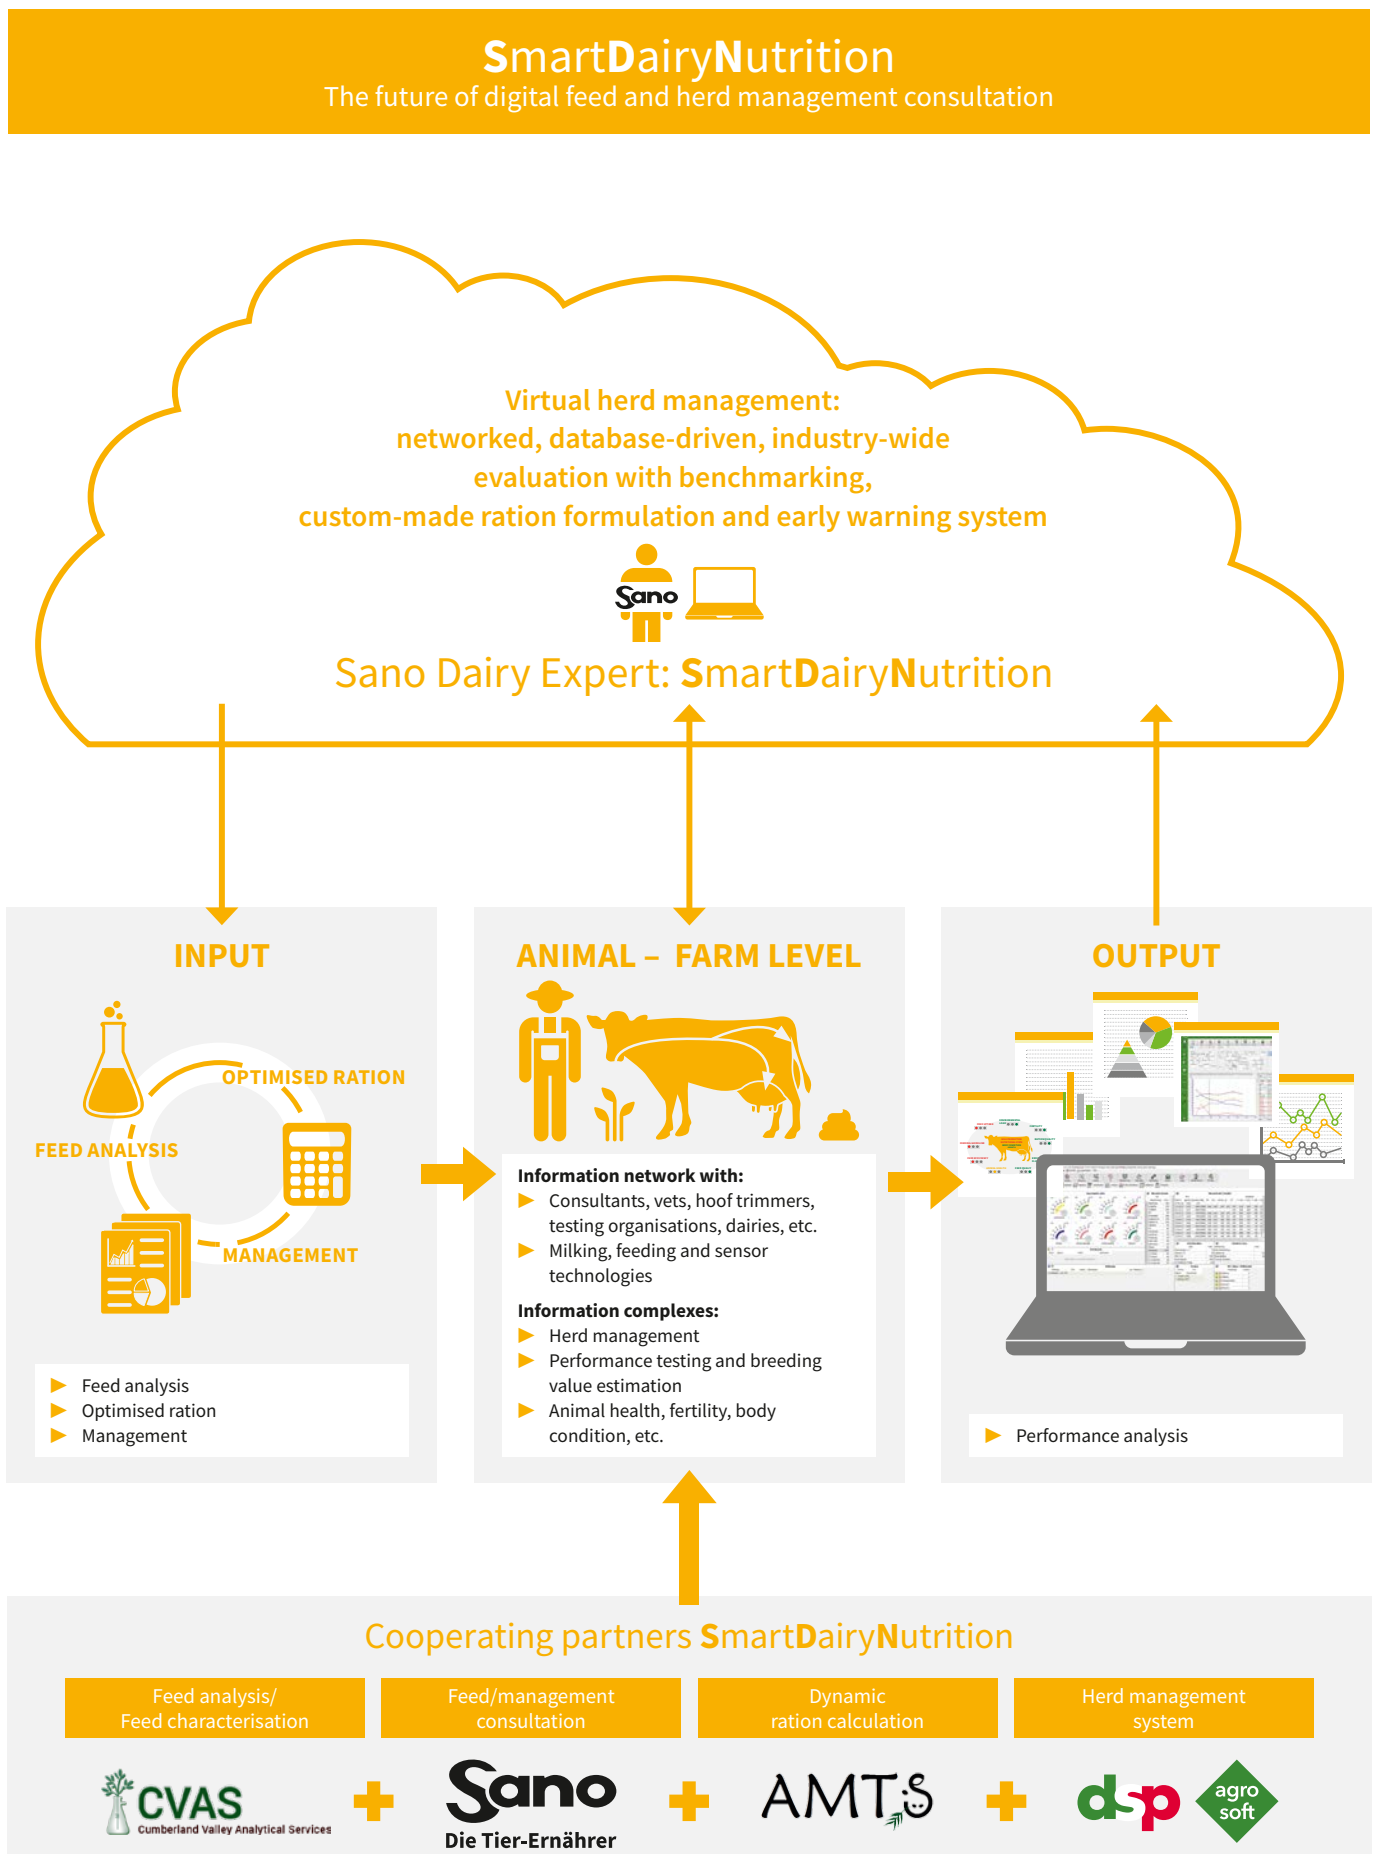

SUCCESS THROUGH HOLISTIC FARM MANAGEMENT WITH SmartDairyNutrition

Lots of data are routinely collected on farms. However, often these data are not linked to other isolated applications. The result: There is no holistic view of the business.

SmartDairyNutrition is the very first solution that allows to create a comprehensive network of all the previously isolated data (animal and environmental) and systems on the farms. Thus, farmers are able to perform a full business evaluation in just a few clicks. Efficient feed and herd management measures can be directly implemented, in which animal health, environmental protection and performance are always the focal points.

Sano

SmartDairyNutrition

WITH SmartDairyNutrition, YOU HAVE A VIRTUAL HERD MANAGEMENT TOOL AT YOUR SIDE FOR SUCCESSFUL AND PROFITABLE DAIRY PRODUCTION. IT COMBINES THE UNIQUE EXPERTISE, THE BEST TOOLS AND THE CUTTING-EDGE KNOW-HOW OF THE FOLLOWING PARTNERS:

HOW THE SmartDairyNutrition SYSTEM WORKS:

PROFIT FROM HOLISTIC LINKING OF ALL YOUR DIGITAL FARM DATA. OPTIMISE YOUR PERFORMANCE, TIME MANAGEMENT, ANIMAL WELFARE AND ENVIRONMENTAL PROTECTION WITH SmartDairyNutrition.